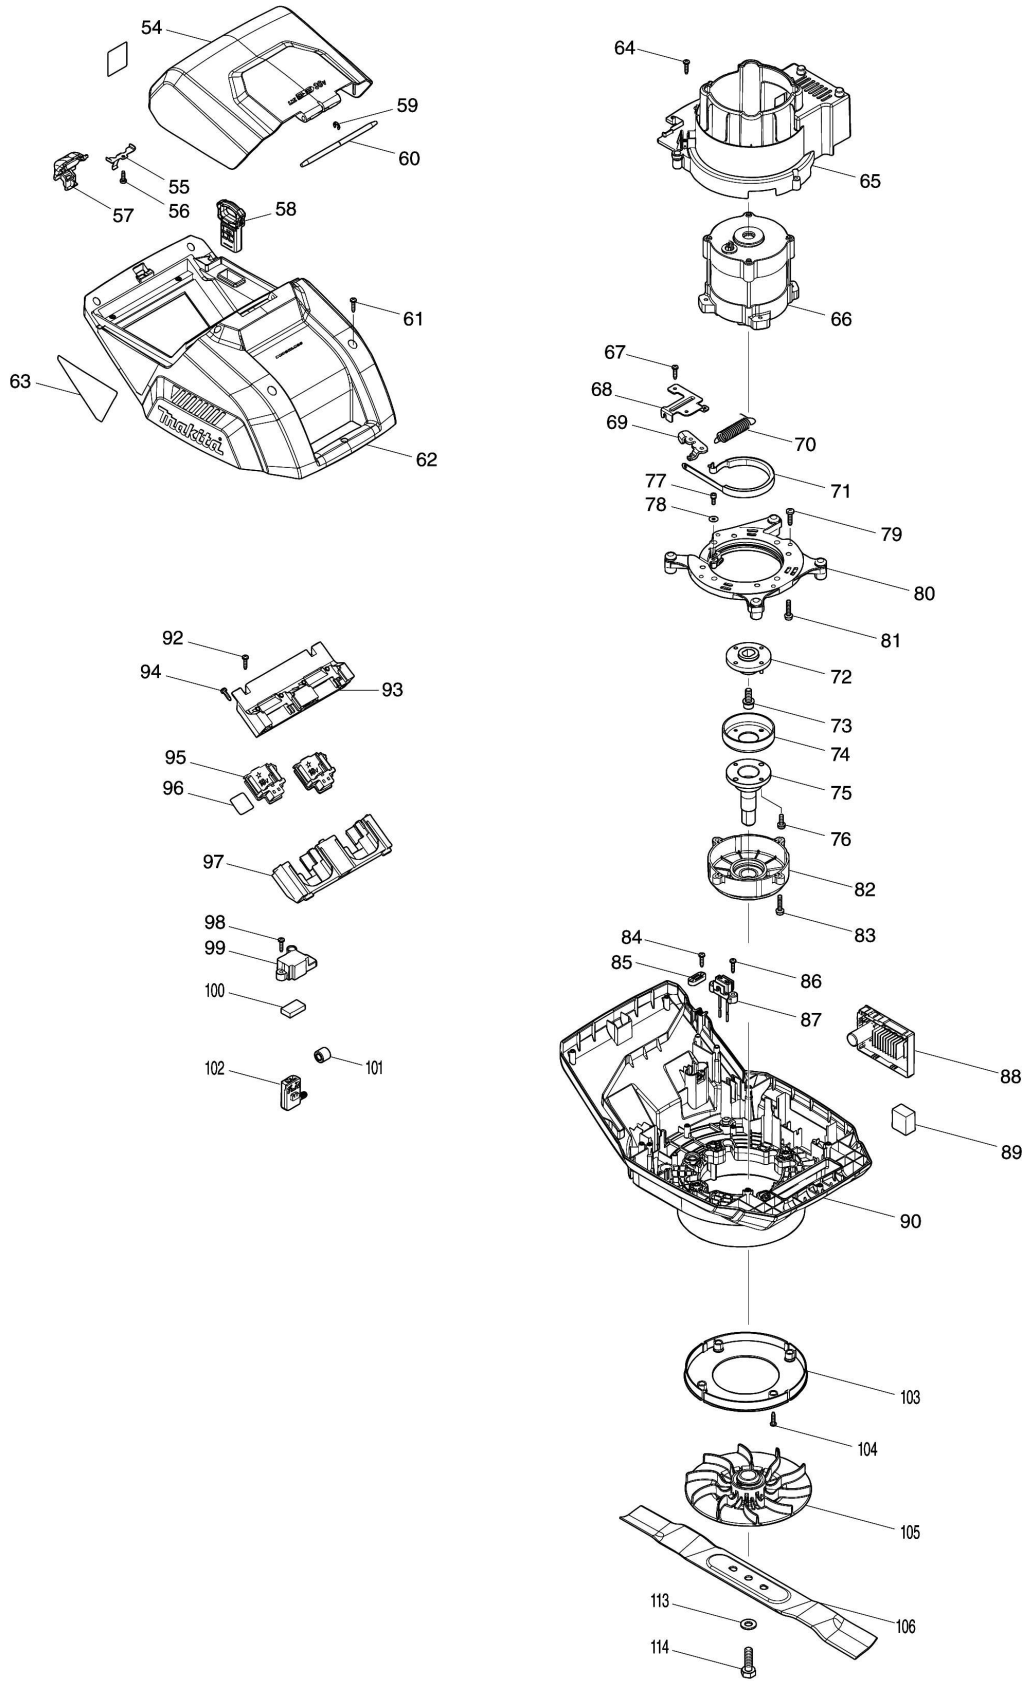

Model No.DLM460 460MM CORDLESS LAWN MOWER